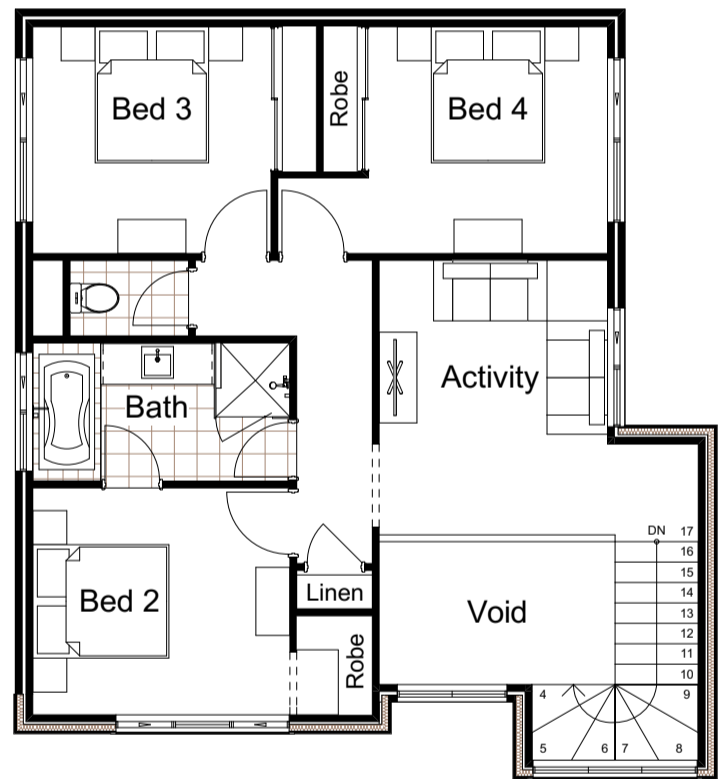

GROUND FLOOR PLAN
TOTAL AREA: 281m²

UPPER FLOOR PLAN

"The Meelup"