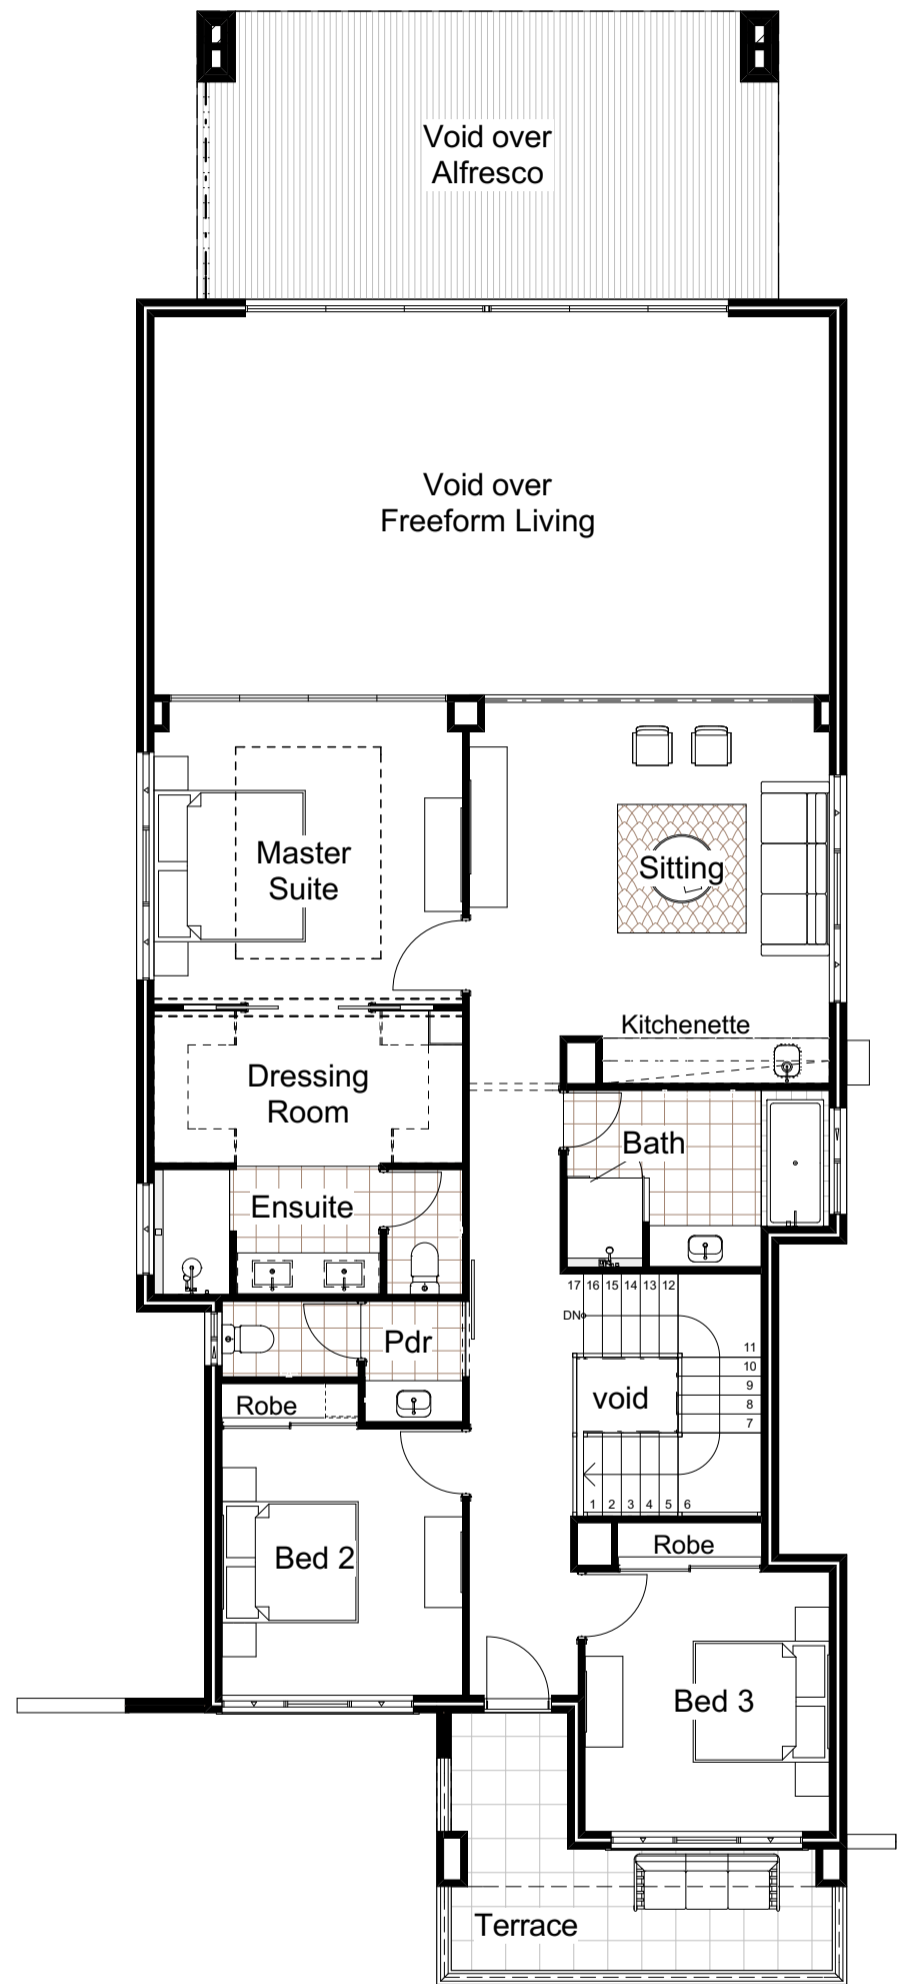

GROUND FLOOR PLAN
TOTAL AREA: 418m²

UPPER FLOOR PLAN

"The Astoria"