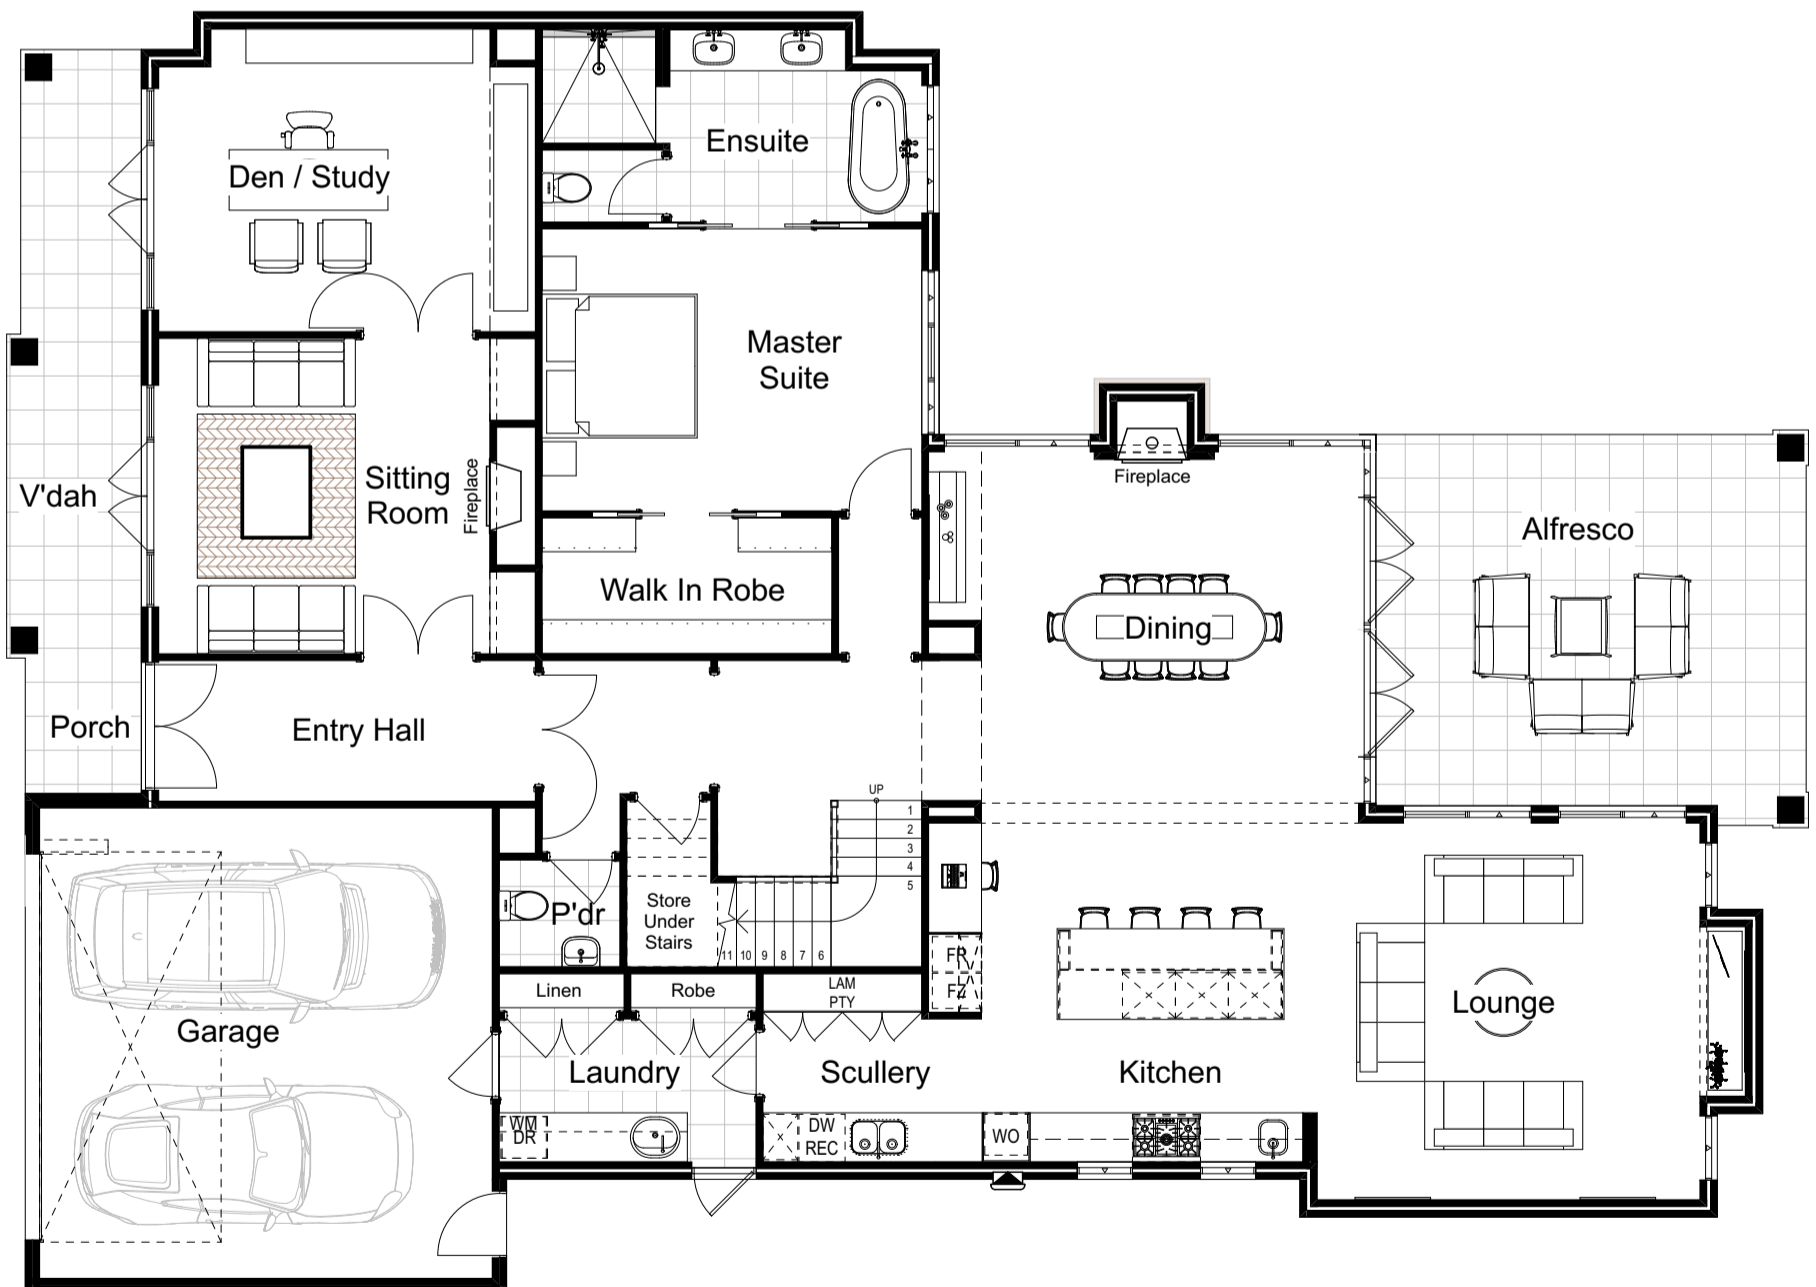

UPPER FLOOR PLAN

GROUND FLOOR PLAN

TOTAL AREA: 440m<sup>2</sup>

*"Maison du Soleil"*