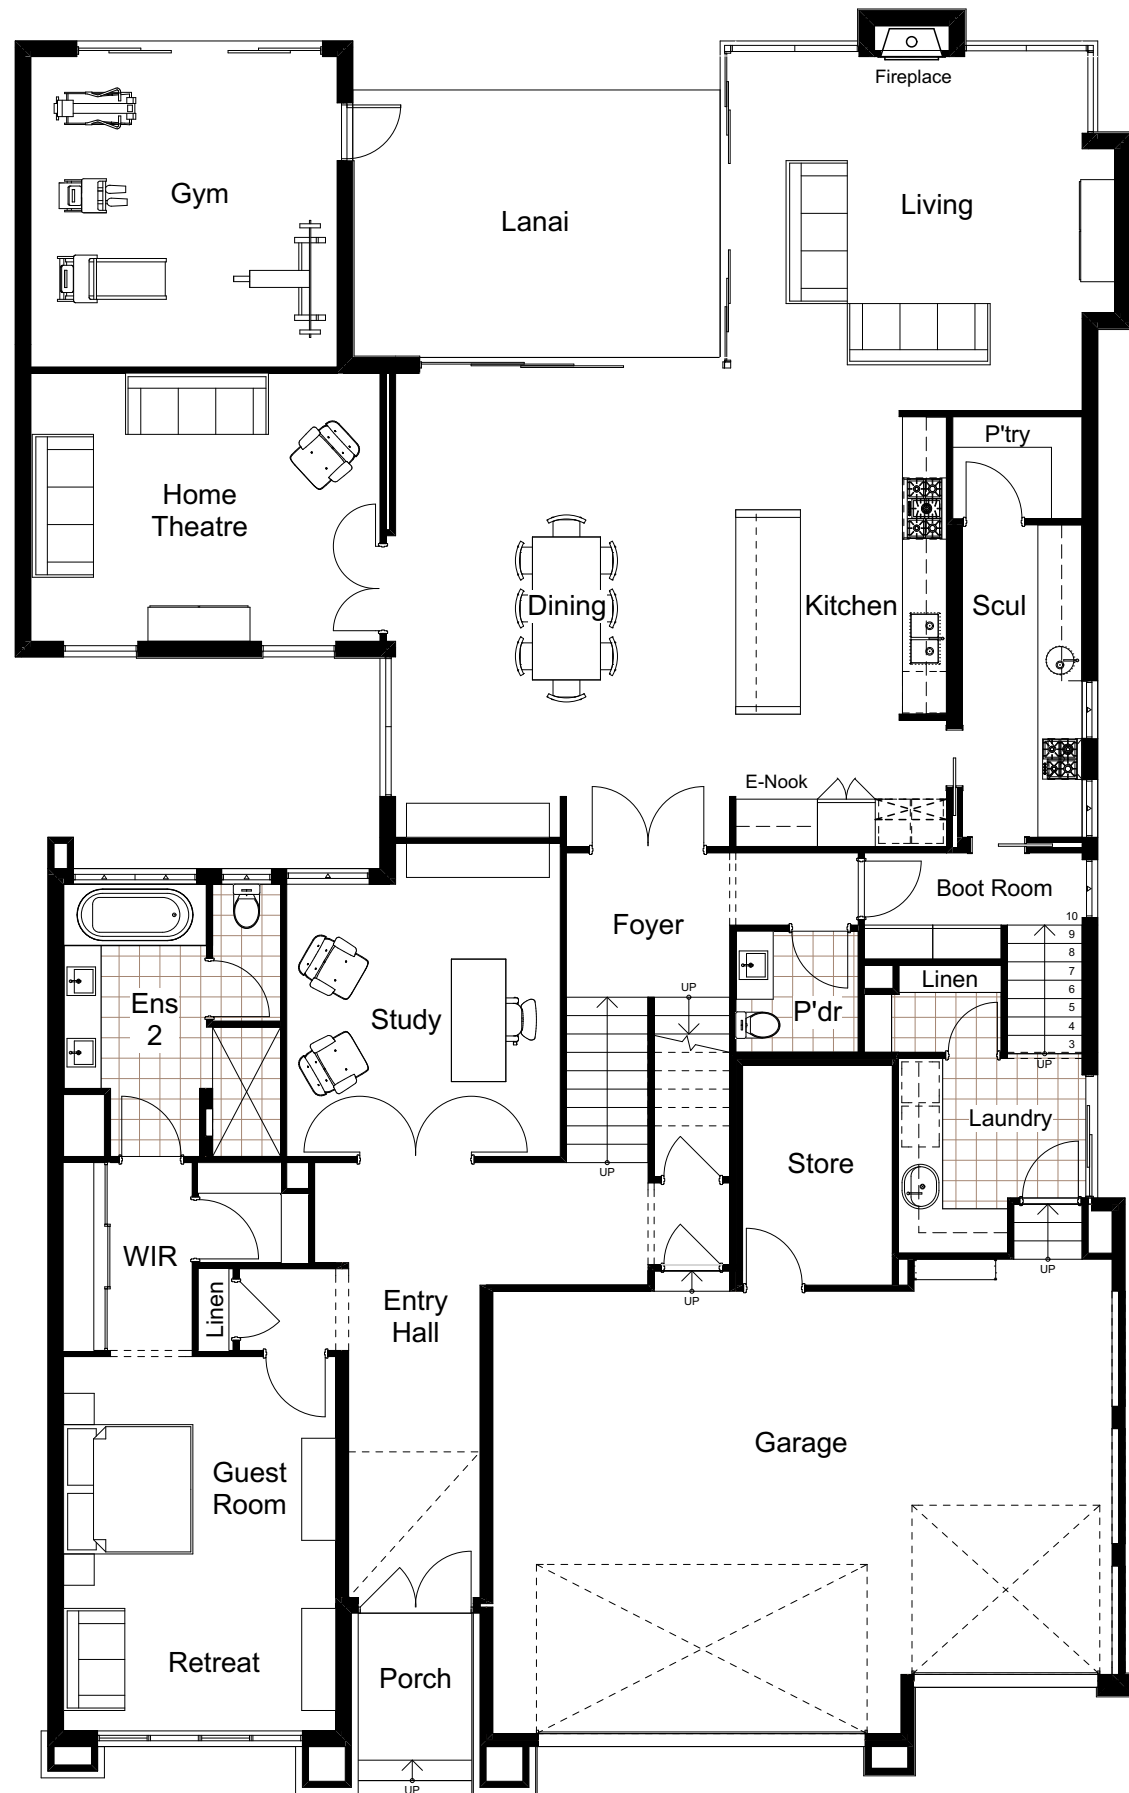

*Tradition  
Reinterpreted*

URBAN PRAIRIE

STYLES BY OSWALD

GROUND FLOOR PLAN

TOTAL AREA: 569m<sup>2</sup>

UPPER FLOOR PLAN

*"Oak Park"*

© OSWALD HOMES