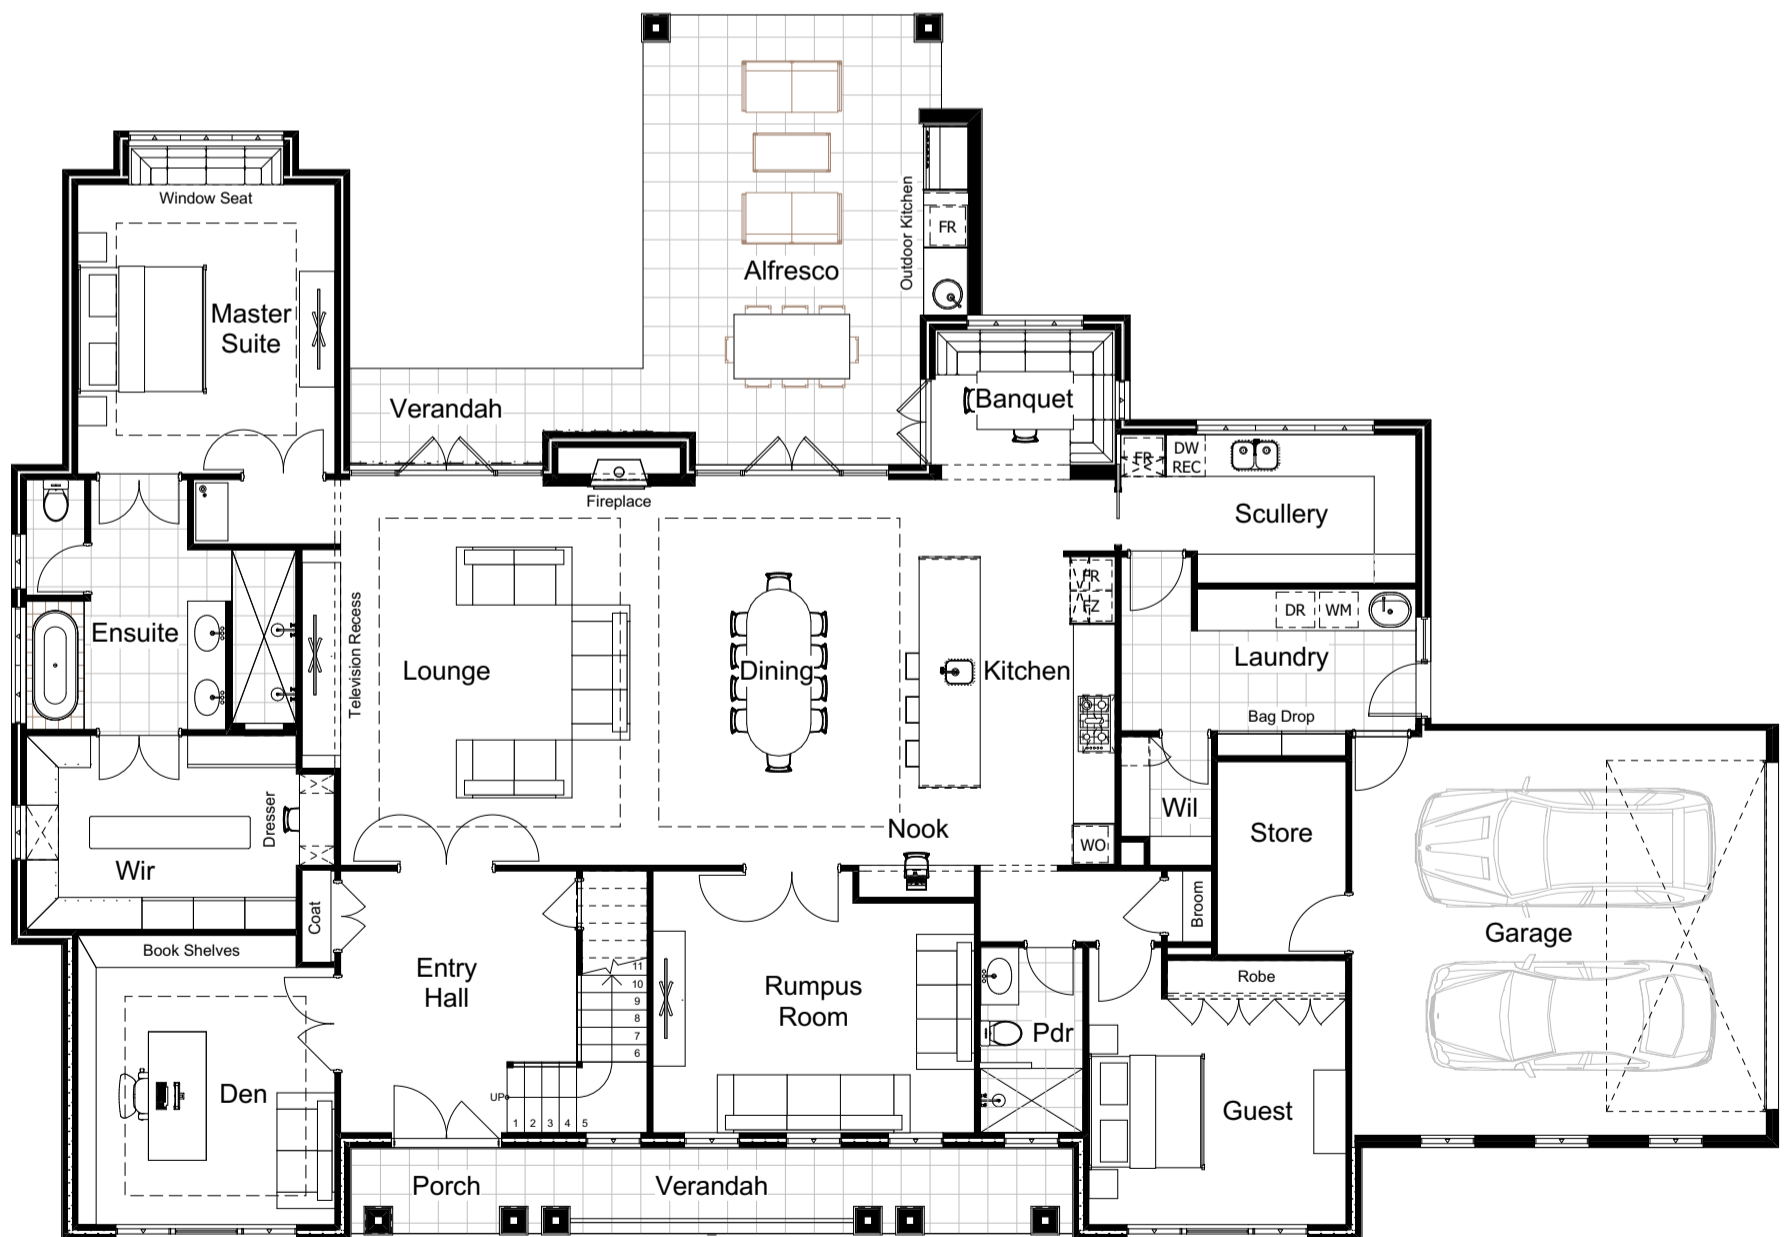

LOFT FLOOR PLAN

GROUND FLOOR PLAN
TOTAL AREA: 421m²

"The Cottage"

© OSWALD HOMES

WWW.OSWALDHOMES.COM.AU