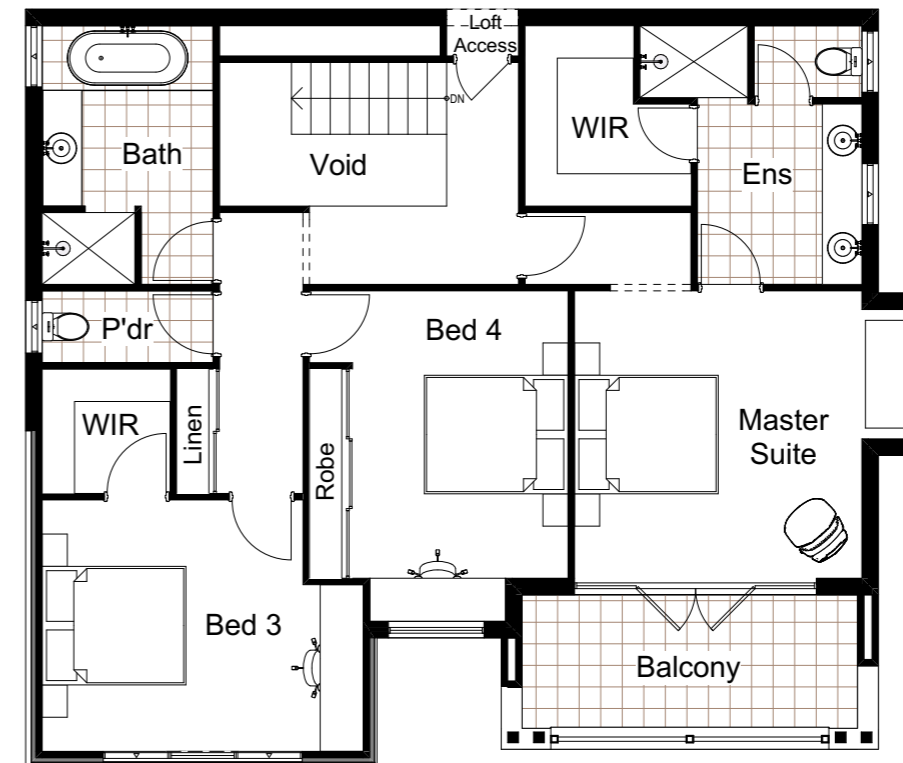

GROUND FLOOR PLAN
TOTAL AREA 363m²

UPPER FLOOR PLAN

*Traditional
Coastal*

HAMPTONS

STYLES BY OSWALD

The Greenport
© OSWALD HOMES