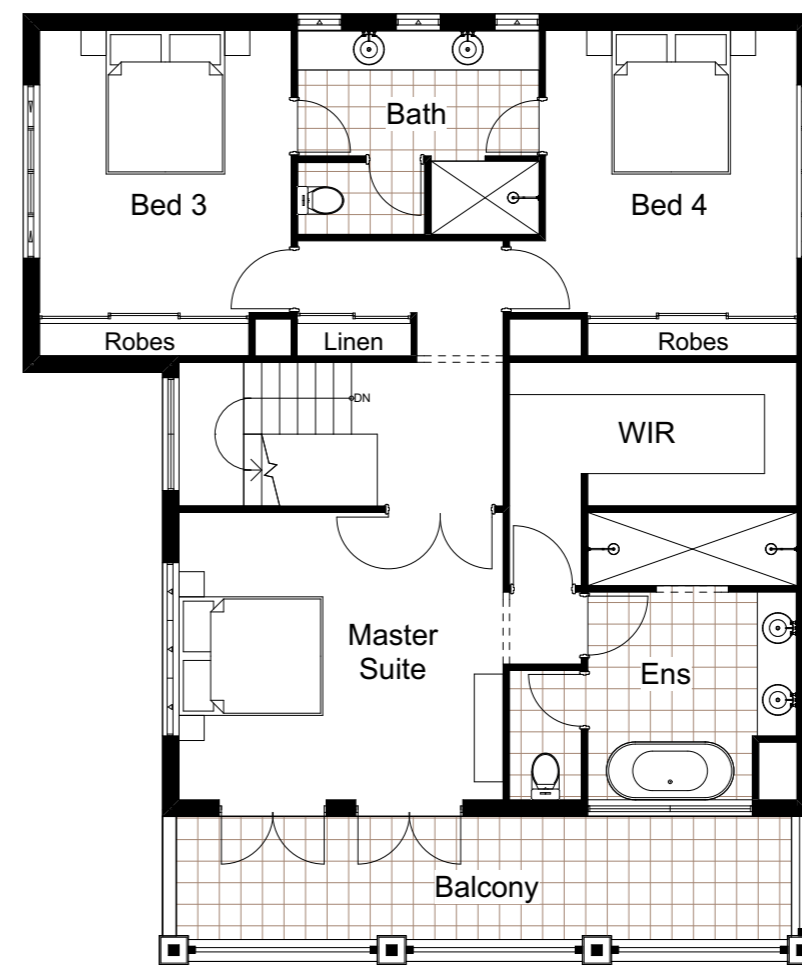

GROUND FLOOR PLAN
TOTAL AREA 378m²

UPPER FLOOR PLAN

*Barefoot
luxury*

COASTAL PLANTATION

STYLES BY OSWALD

The Lanikai

© OSWALD HOMES