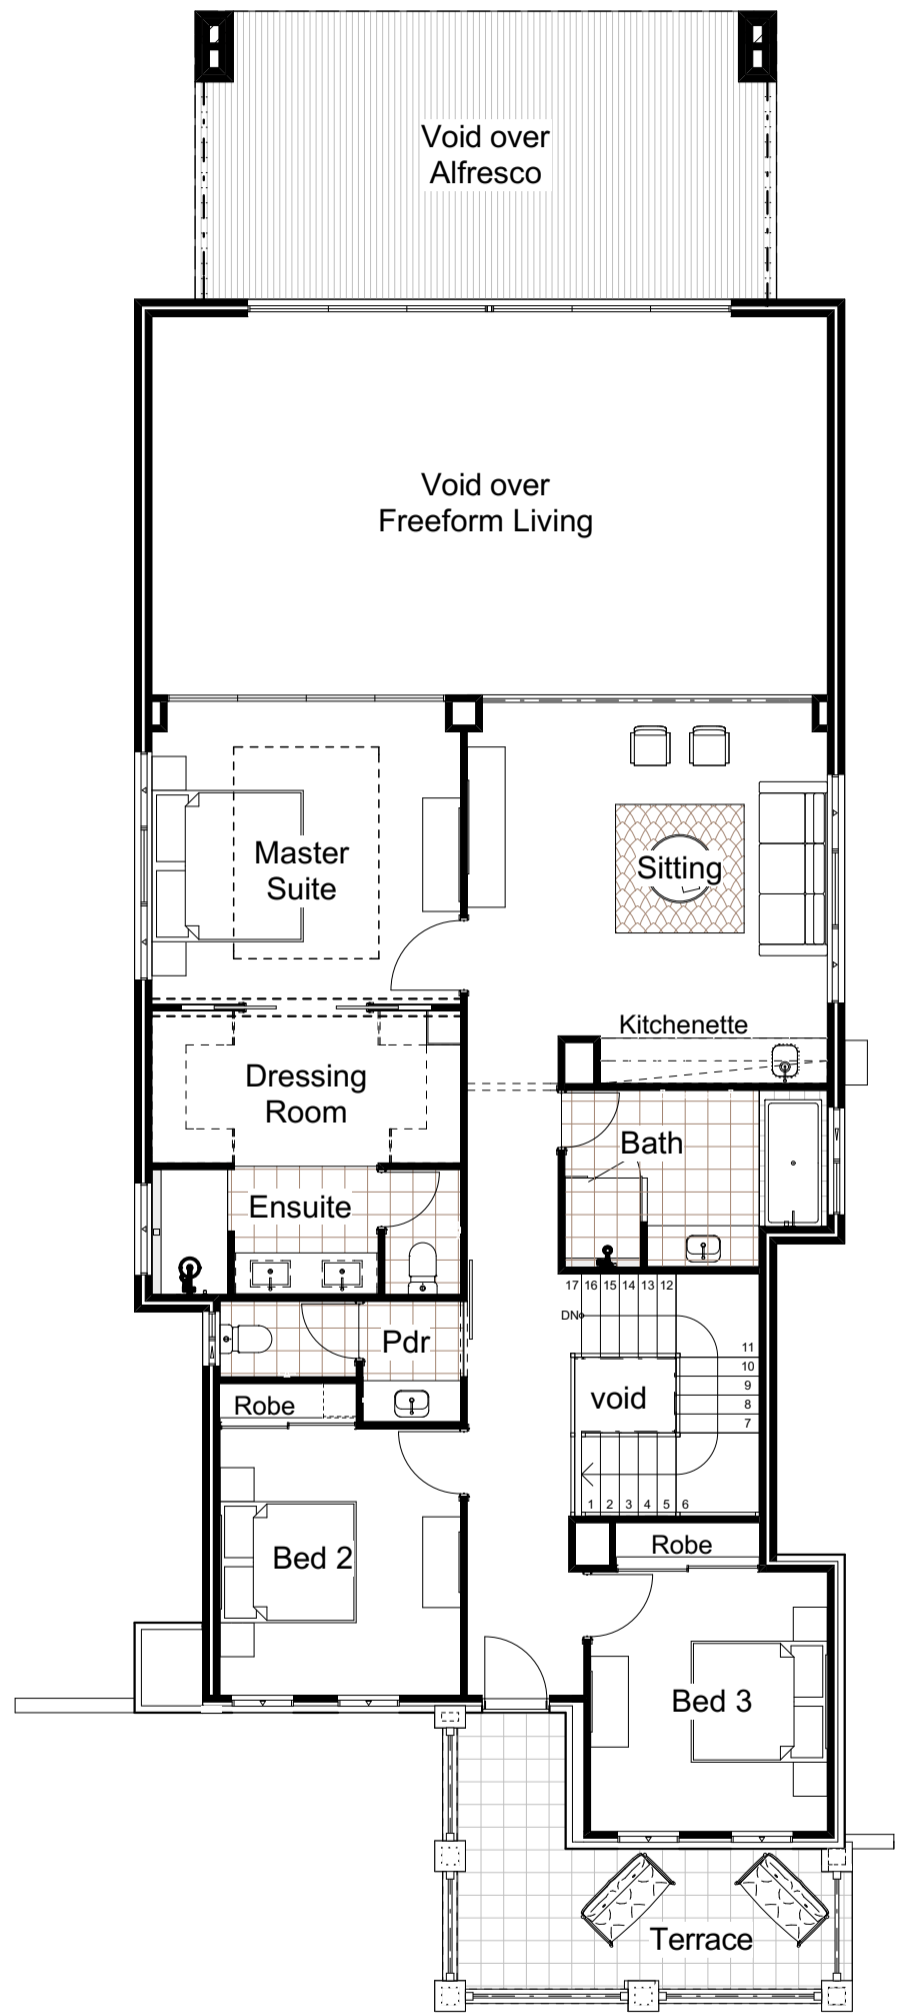

GROUND FLOOR PLAN
TOTAL AREA: 422m²

UPPER FLOOR PLAN

"Grace's Landing"