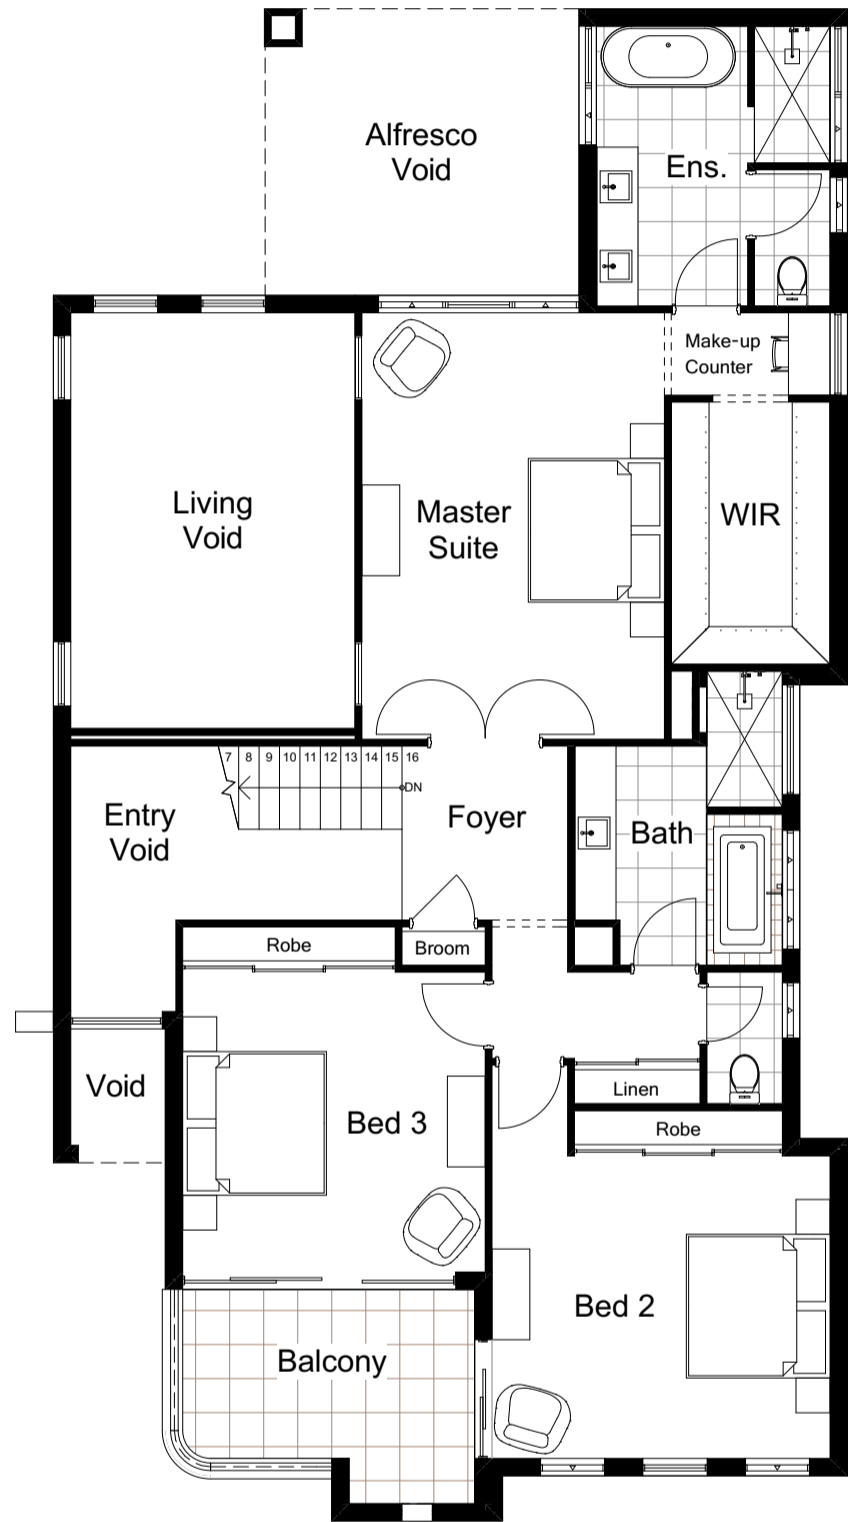

GROUND FLOOR PLAN
TOTAL AREA: 373m²

UPPER FLOOR PLAN

"La Fayette"